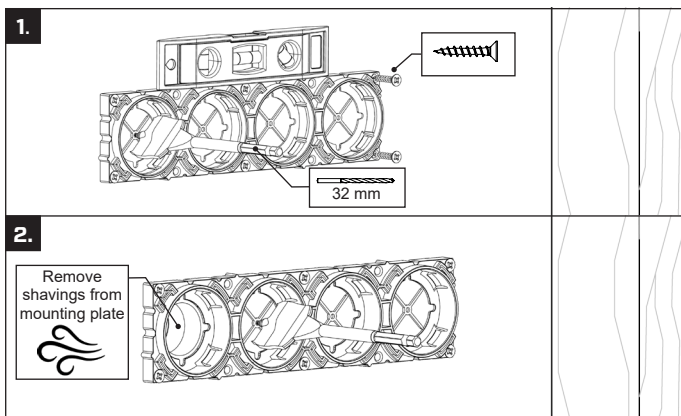

INSTALLATION USING MOUNTING PLATE, ALT 1