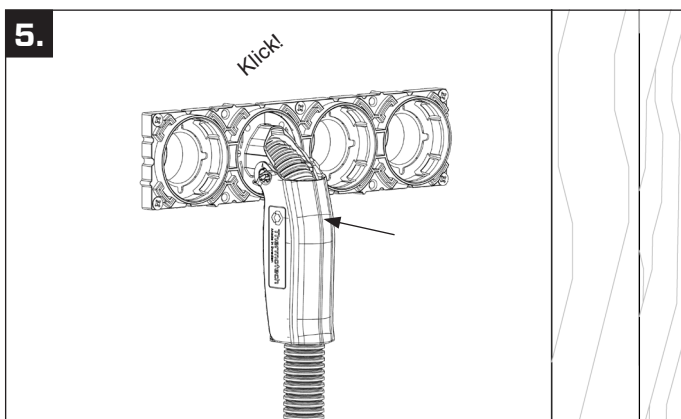

MOUNTING PLATE CC.60

MOUNTING PLATE CC.150/160

INSTALLATION USING MOUNTING PLATE, ALT 1

INSTALLATION USING MOUNTING PLATE, ALT 2

ADJUST TO WALL THICKNES

WALL CONSTRUCTION ACORDING TO SÄKER VATTEN

PRODUCTS

77775 Pipe bend support

Waterproofing a wall penetration on a wall with tiles should be done by a professional. Seal should be placed between protection pipe (or similar) and the waterproof seal of the wall.

DIMENSIONS