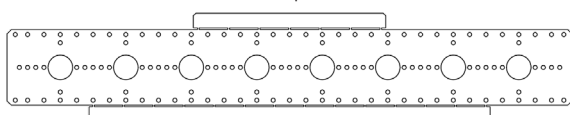

77777 Mounting plate cc.60

77777 Mounting plate cc.150/160

77860 Wall plate cc.60

77861 Wall plate cc.80

77867 Wall plate cc.50

CC.40

- A Plywood 15 mm
- B Shape-retaining board, see GVK/BKR
- C Ceramic tiles with adhesive and waterproof seal, see GVK/BKR
- D Sealing sleeve

Waterproofing a wall penetration on a wall with tiles should be done by a professional. Seal should be placed between protection pipe (or similar) and the waterproof seal of the wall.

DIMENSIONS