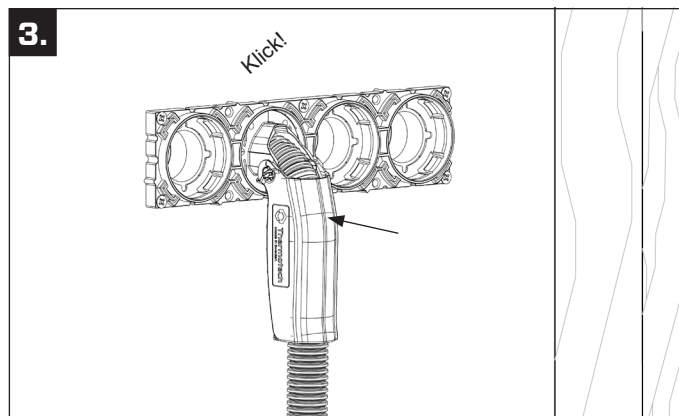

INSTALLATION USING MOUNTING PLATE, ALT 1