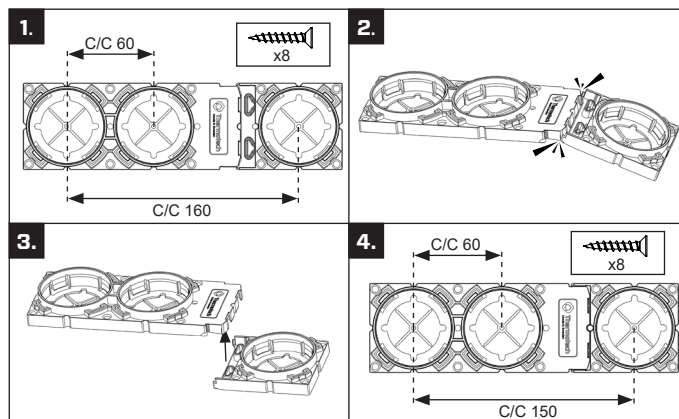

MOUNTING PLATE CC.150/160