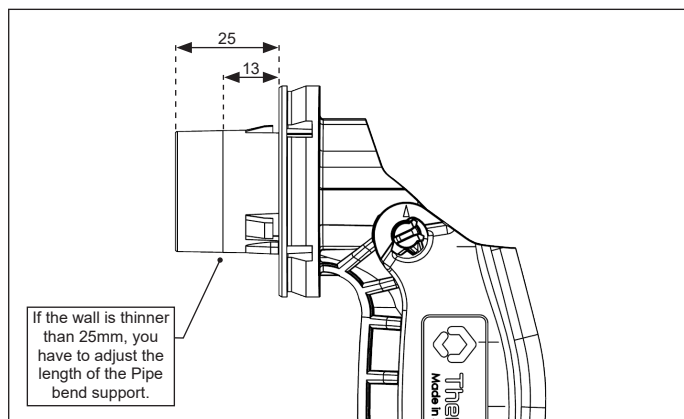

MOUNTING PLATE CC.60

MOUNTING PLATE CC.150/160

INSTALLATION USING MOUNTING PLATE, ALT 1

INSTALLATION USING MOUNTING PLATE, ALT 2

ADJUST TO WALL THICKNES

WALL CONSTRUCTION ACORDING TO SÄKER VATTEN

PRODUCTS

77775 Pipe bend support