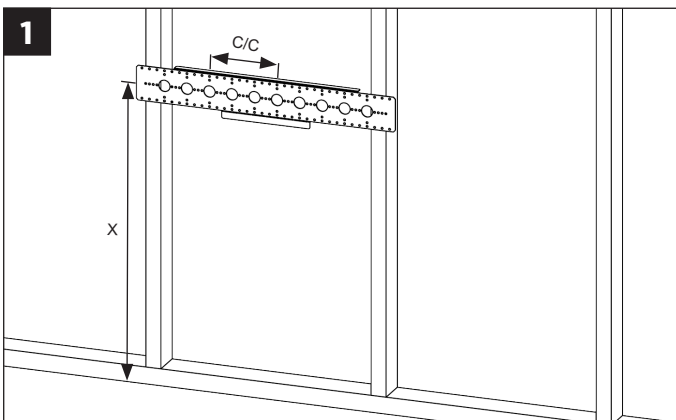

To use with:

- Thermotech Multipipe plastic 16 mm with 20/25 mm protection pipe.
- Thermotech Multipipe AluComposite 16 mm with 20/25 mm protection pipe.

BEND PIPE

INSTALLATION ON WALL STUDS

INSTALLATION ON BOARD OR BLOCKING