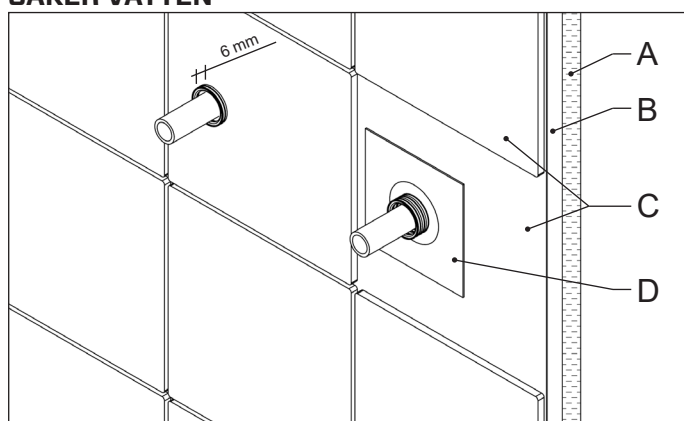

MOUNTING PLATE CC.60

MOUNTING PLATE CC.150/160

INSTALLATION USING MOUNTING PLATE, ALT 1

INSTALLATION USING MOUNTING PLATE, ALT 2

ADJUST TO WALL THICKNES

WALL CONSTRUCTION ACORDING TO SÄKER VATTEN

PRODUCTS

77775 Pipe bend support