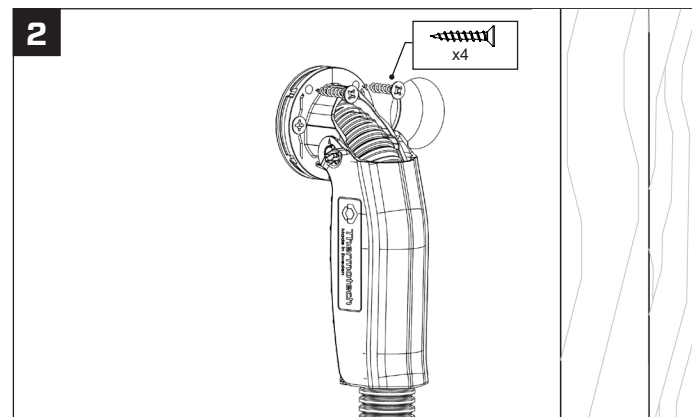

To use with:

- Thermotech Multipipe plastic 16 mm with 20/25 mm protection pipe.
- Thermotech Multipipe AluComposite 16 mm with 20/25 mm protection pipe.

BEND PIPE

INSTALLATION ON WALL STUDS

INSTALLATION ON BOARD OR BLOCKING