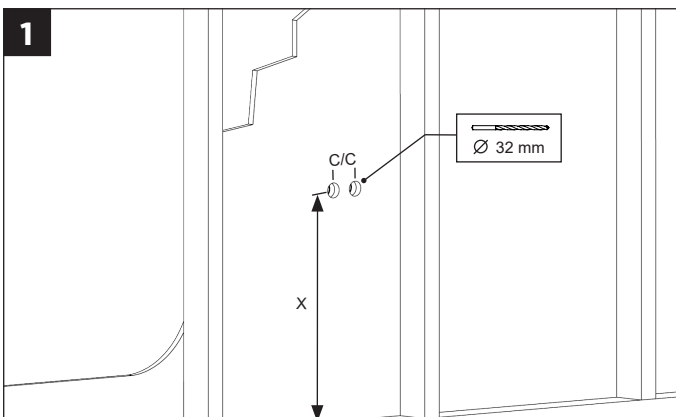

To use with:

- Thermotech Multipipe plastic 16 mm with 20/25 mm protection pipe.
- Thermotech Multipipe AluComposite 16 mm with 20/25 mm protection pipe.

BEND PIPE

INSTALLATION ON WALL STUDS

INSTALLATION ON BOARD OR BLOCKING