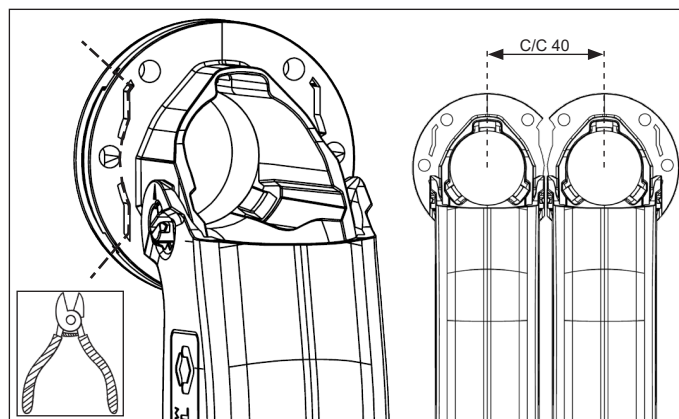

77777 Mounting plate cc.60

77777 Mounting plate cc.150/160

77860 Wall plate cc.60

77861 Wall plate cc.80

77867 Wall plate cc.50

CC.40

- A Plywood 15 mm
- B Shape-retaining board, see GVK/BKR
- C Ceramic tiles with adhesive and waterproof seal, see GVK/BKR
- D Sealing sleeve

Waterproofing a wall penetration on a wall with tiles should be done by a professional. Seal should be placed between protection pipe (or similar) and the waterproof seal of the wall.

DIMENSIONS