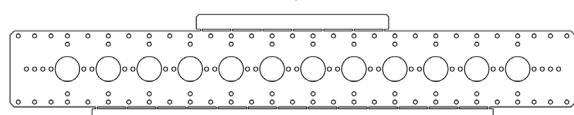

77777 Mounting plate cc.60

77777 Mounting plate cc.150/160

77860 Wall plate cc.60

77861 Wall plate cc.80

77867 Wall plate cc.50

CC.40

- A Plywood 15 mm
- B Shape-retaining board, see GVK/BKR
- C Ceramic tiles with adhesive and waterproof seal, see GVK/BKR
- D Sealing sleeve

Waterproofing a wall penetration on a wall with tiles should be done by a professional. Seal should be placed between protection pipe (or similar) and the waterproof seal of the wall.

DIMENSIONS