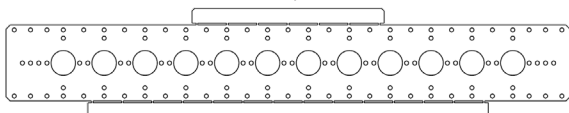

77860 Wall plate cc.60