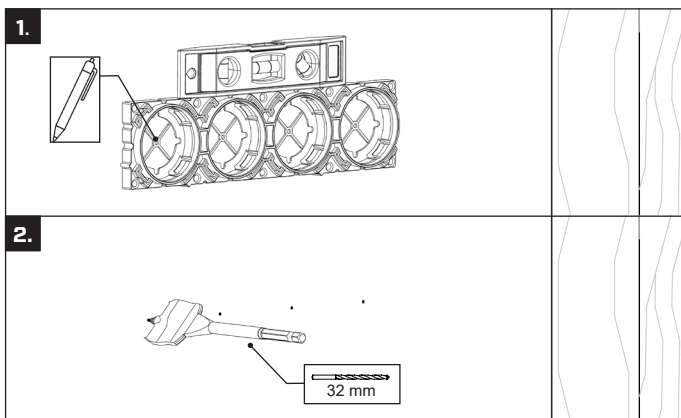

MOUNTING PLATE CC.60

MOUNTING PLATE CC.150/160

INSTALLATION USING MOUNTING PLATE, ALT 1

INSTALLATION USING MOUNTING PLATE, ALT 2

ADJUST TO WALL THICKNES

WALL CONSTRUCTION ACORDING TO SÄKER VATTEN

PRODUCTS

77775 Pipe bend support