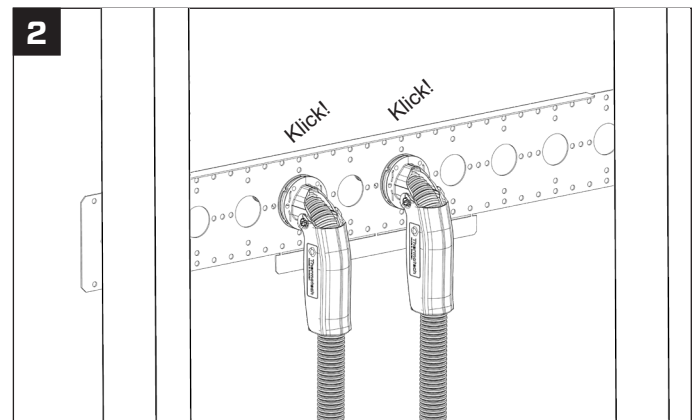

To use with:

- Thermotech Multipipe plastic 16 mm with 20/25 mm protection pipe.
- Thermotech Multipipe AluComposite 16 mm with 20/25 mm protection pipe.

BEND PIPE

INSTALLATION ON WALL STUDS

INSTALLATION ON BOARD OR BLOCKING