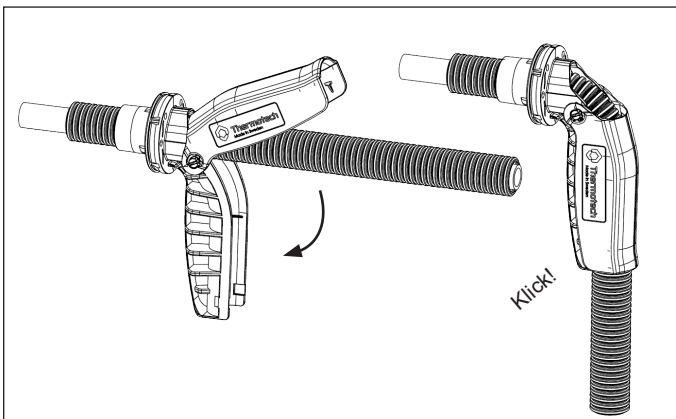

To use with:

- Thermotech Multipipe plastic 16 mm with 20/25 mm protection pipe.
- Thermotech Multipipe AluComposite 16 mm with 20/25 mm protection pipe.

BEND PIPE

INSTALLATION ON WALL STUDS

INSTALLATION ON BOARD OR BLOCKING