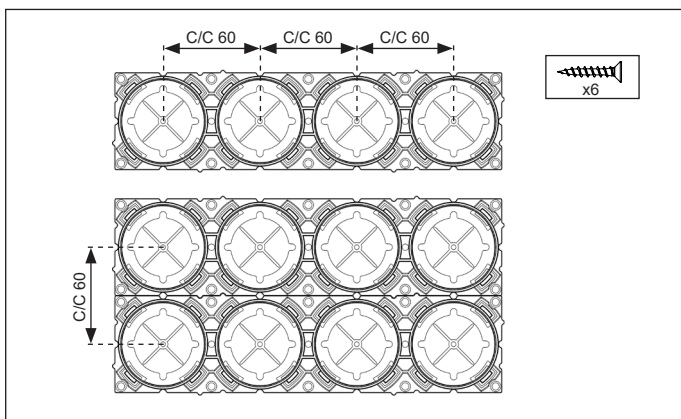

MOUNTING PLATE CC.60