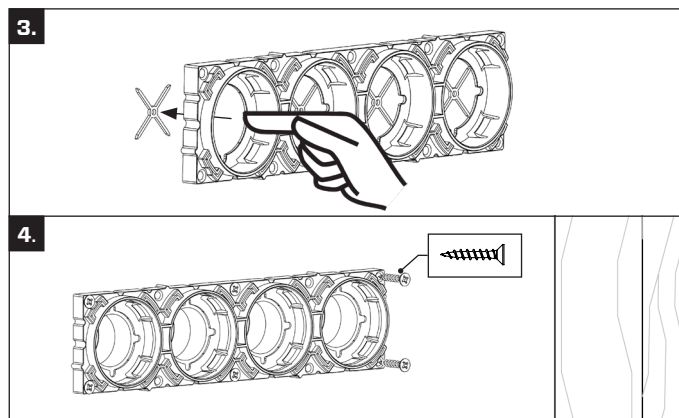

MOUNTING PLATE CC.60

MOUNTING PLATE CC.150/160

INSTALLATION USING MOUNTING PLATE, ALT 1

INSTALLATION USING MOUNTING PLATE, ALT 2

ADJUST TO WALL THICKNES

WALL CONSTRUCTION ACORDING TO SÄKER VATTEN

PRODUCTS

77775 Pipe bend support