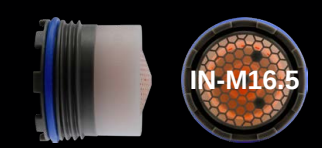

IN-M16.5

SCALE 1:1
(PRINT OR VIEW IN 100% SCALE)